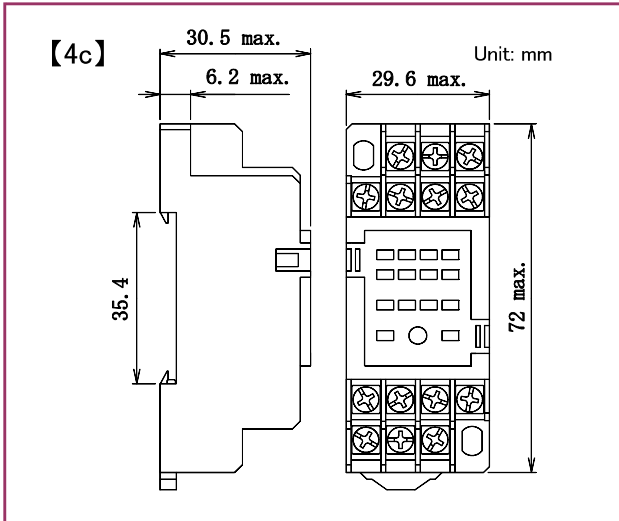

MS-HMS series Relay sockets

Model number

SMS-08A

Dimensions

Schematics

Mounting holes

Model number

SMS-14A

Dimensions

Schematics

Mounting holes

● Please understand that specifications may be changed without notice due to product improvement etc. ● Dimensions and specifications indicate only major points. Please contact our sales representatives for details.