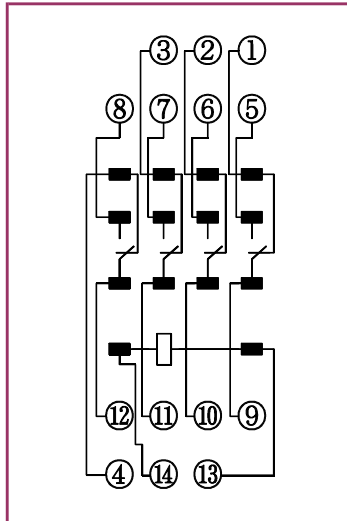

MS-HMS series Relay sockets

Model number

SMS-08A

Dimensions

Schematics

Mounting holes

Model number

SMS-14A

Dimensions

Schematics

Mounting holes

● Please understand that specifications may be changed without notice due to product improvement etc. ● Dimensions and specifications indicate only major points. Please contact our sales representatives for details.