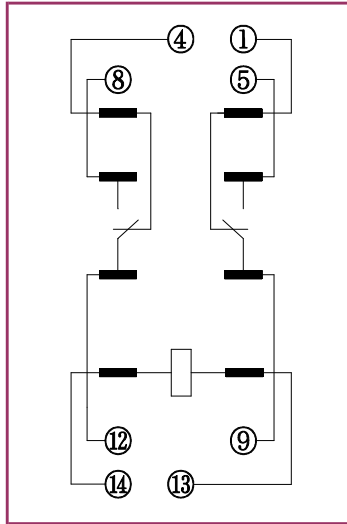

MS-HMS series Relay sockets

Model number

SMS-08A

Dimensions

Schematics

Mounting holes

Model number

SMS-14A

Dimensions

Schematics

Mounting holes

● Please understand that specifications may be changed without notice due to product improvement etc. ● Dimensions and specifications indicate only major points. Please contact our sales representatives for details.