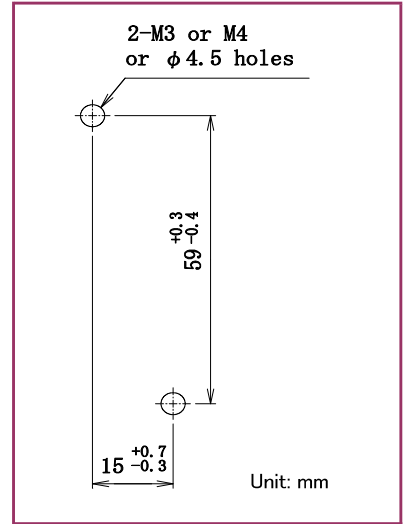

MS-HMS series Relay sockets

Model number

SMS-08A

Dimensions

Schematics

Mounting holes

Model number

SMS-14A

Dimensions

Schematics

Mounting holes

● Please understand that specifications may be changed without notice due to product improvement etc. ● Dimensions and specifications indicate only major points. Please contact our sales representatives for details.