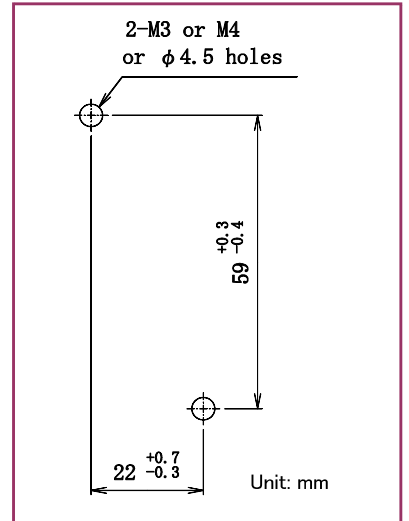

MS-HMS series Relay sockets

Model number

SMS-08A

Dimensions

Schematics

Mounting holes

Model number

SMS-14A

Dimensions

Schematics

Mounting holes

● Please understand that specifications may be changed without notice due to product improvement etc. ● Dimensions and specifications indicate only major points. Please contact our sales representatives for details.