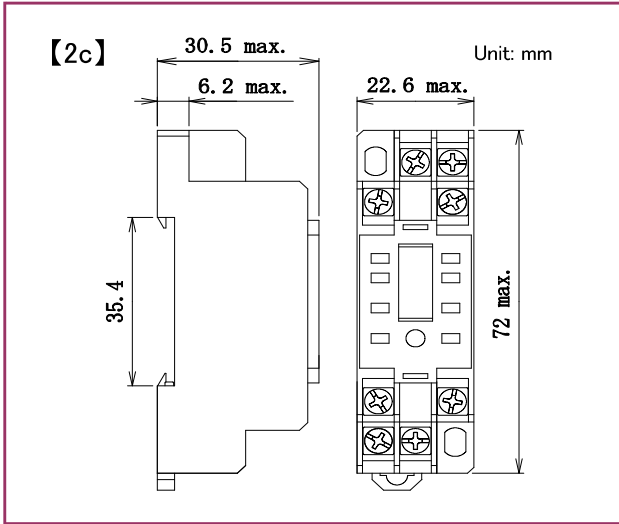

MS-HMS series Relay sockets

Model number

SMS-08A

Dimensions

Schematics

Mounting holes

Model number

SMS-14A

Dimensions

Schematics

Mounting holes

● Please understand that specifications may be changed without notice due to product improvement etc. ● Dimensions and specifications indicate only major points. Please contact our sales representatives for details.